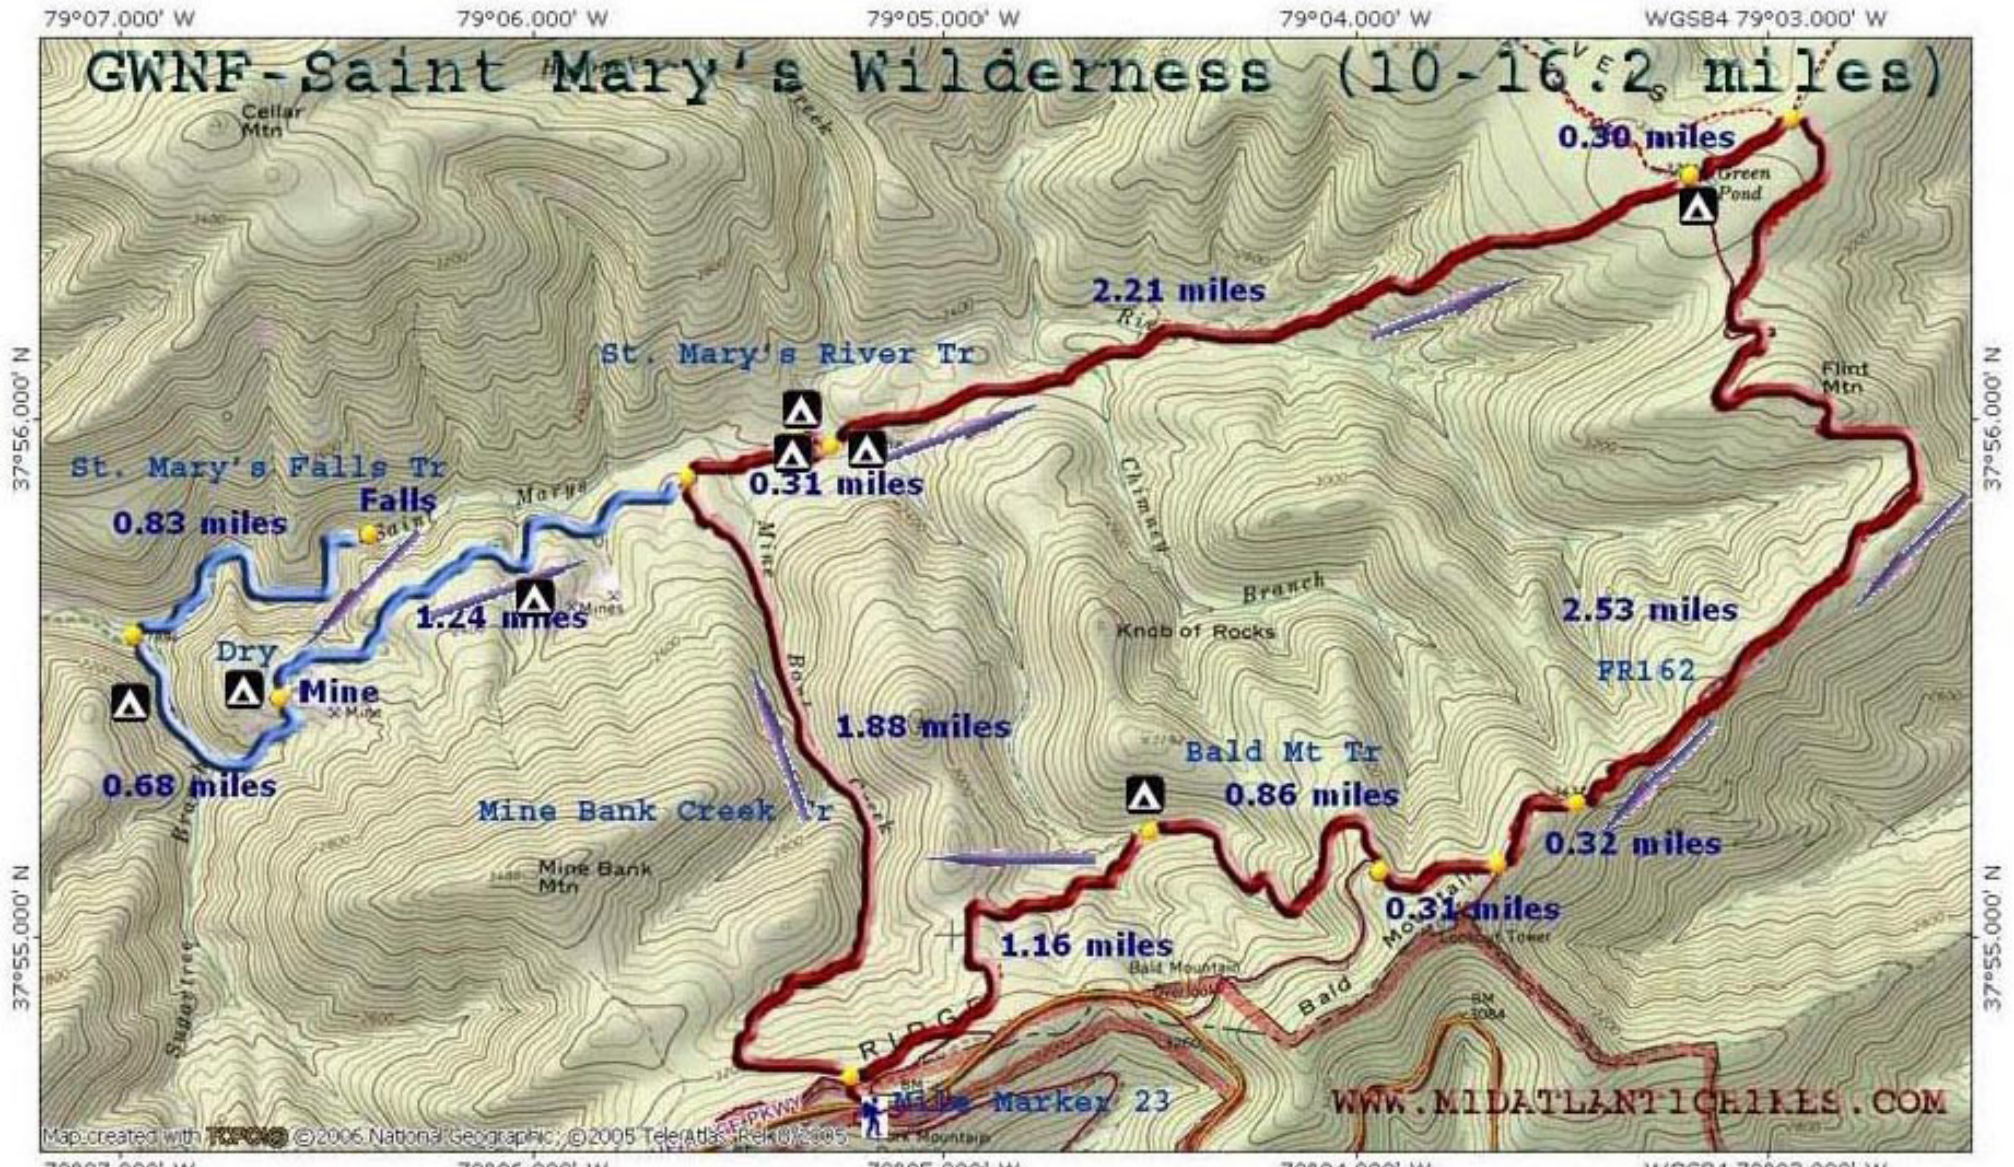

GWNF-Saint Mary's Wilderness (10-16.2 miles)

Map created with © 2006 National Geographic; © 2005 TeleAtlas; © 2005

WWW.MIDATLANTICHIKES.COM