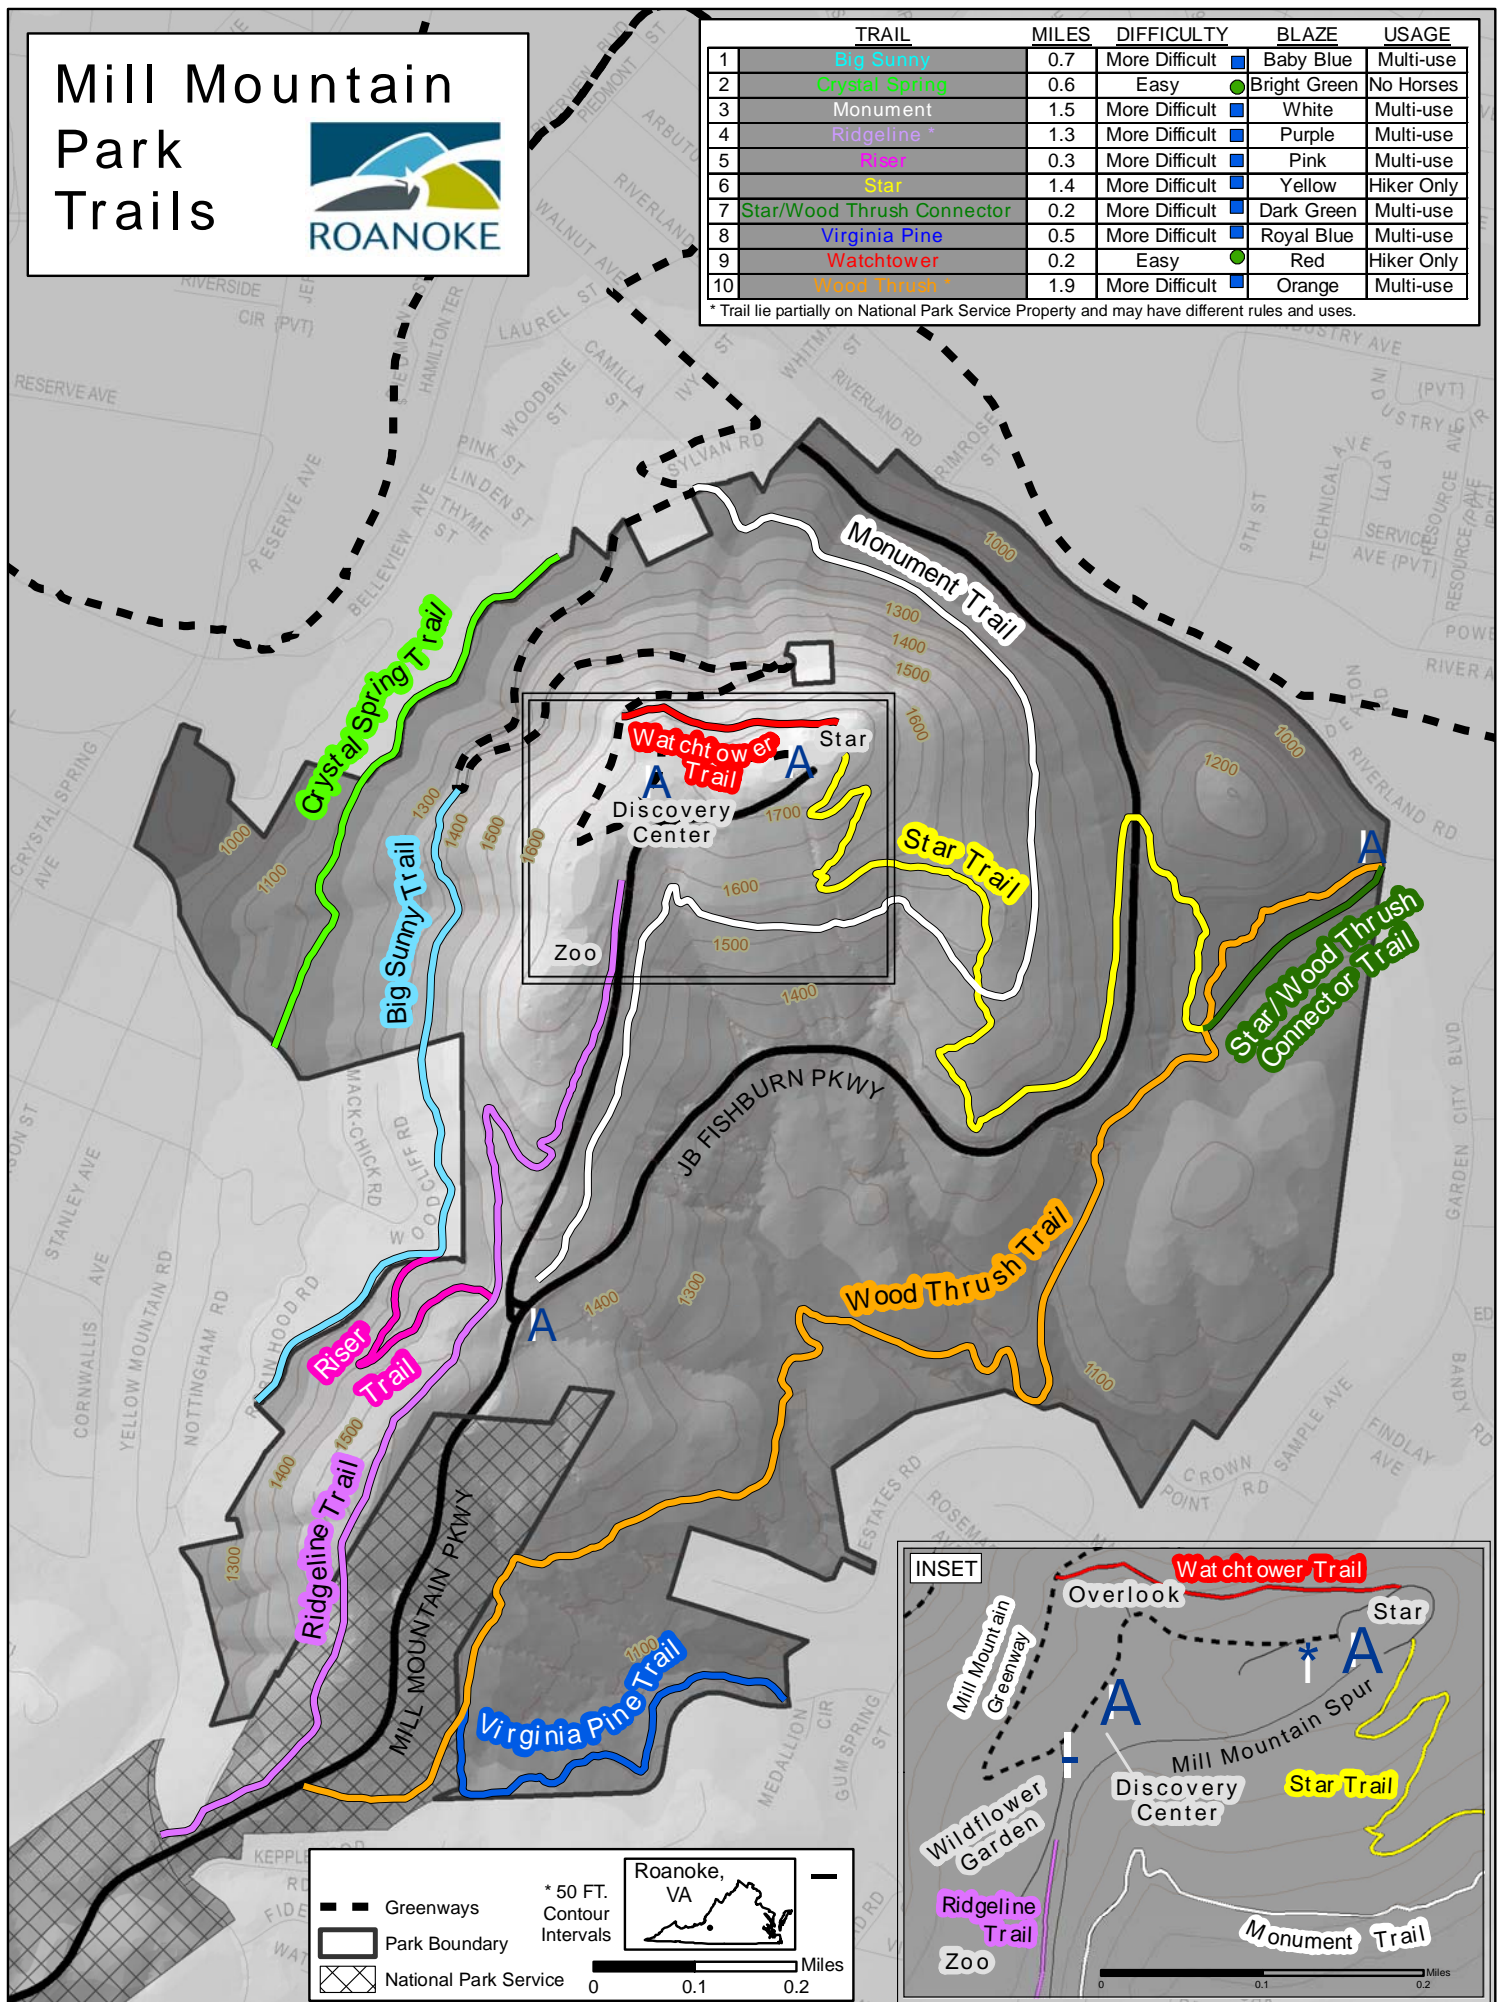

# Mill Mountain Park Trails

TRAIL	MILES	DIFFICULTY	BLAZE	USAGE
1 Big Sunny	0.7	More Difficult	Baby Blue	Multi-use
2 Crystal Spring	0.6	Easy	Bright Green	No Horses
3 Monument	1.5	More Difficult	White	Multi-use
4 Ridgeline *	1.3	More Difficult	Purple	Multi-use
5 Riser	0.3	More Difficult	Pink	Multi-use
6 Star	1.4	More Difficult	Yellow	Hiker Only
7 Star/Wood Thrush Connector	0.2	More Difficult	Dark Green	Multi-use
8 Virginia Pine	0.5	More Difficult	Royal Blue	Multi-use
9 Watchtower	0.2	Easy	Red	Hiker Only
10 Wood Thrush *	1.9	More Difficult	Orange	Multi-use

\* Trail lie partially on National Park Service Property and may have different rules and uses.

Greenways  
 Park Boundary  
 National Park Service

\* 50 FT. Contour Intervals  
 0 0.1 0.2 Miles

Roanoke, VA

**INSET**  
 Watchtower Trail  
 Star  
 Star Trail  
 Discovery Center  
 Monument Trail  
 Mill Mountain Greenway  
 Wildflower Garden  
 Ridgeline Trail  
 Zoo

0 0.1 0.2 Miles